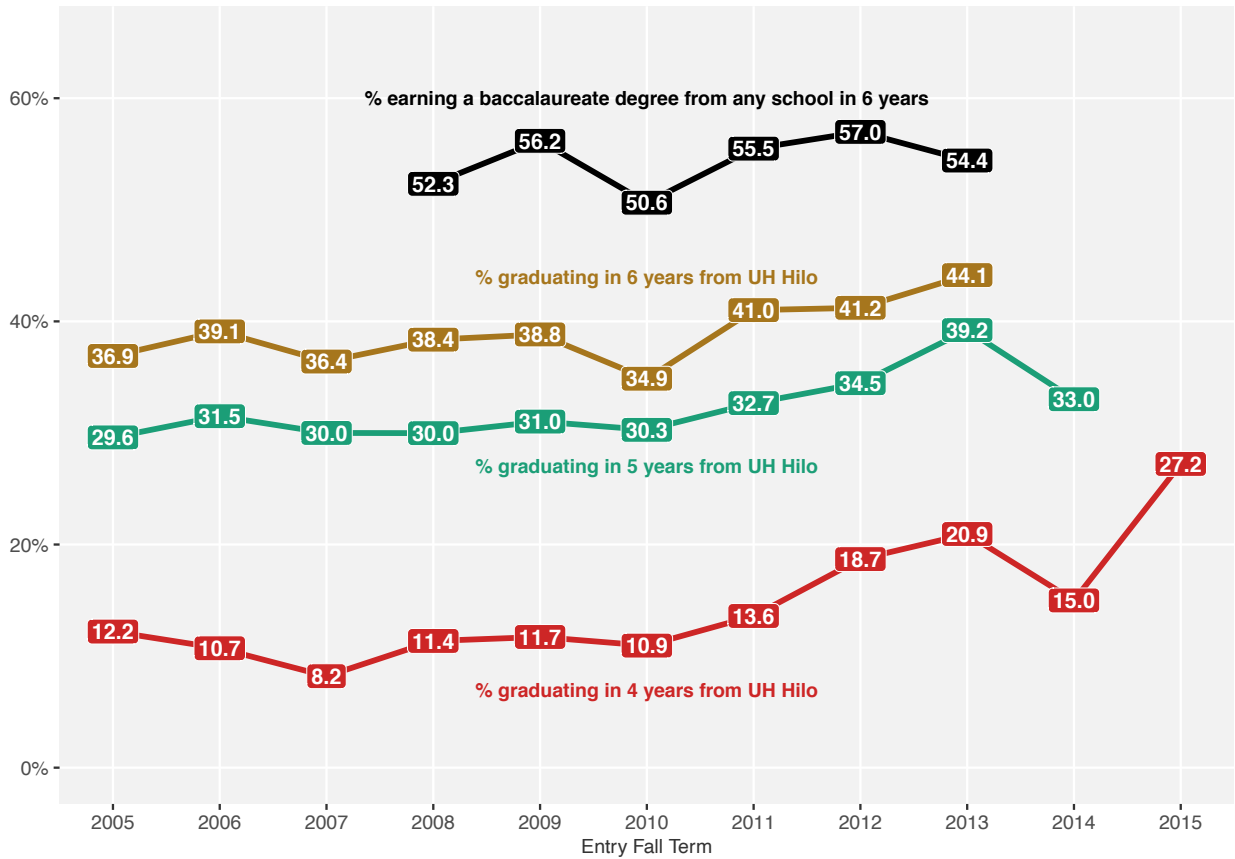

Institutional Research

4-, 5-, and 6-year Graduation Rates for Full-Time, First-Time in College Students 2005-2015 cohorts

4-, 5-, and 6-year graduation rates at UH Hilo for Full-Time, First-Time in College Cohorts

Notes:

1. Prepared 2020-10-08 by the UH Hilo Office of Institutional Research
2. Full-Time, First-Time in College students are first-time classified B.A. degree seeking students (excluding DARCH and second B.A. seeking students) who attempt 12 or more semester hours during their first semester at UH Hilo.
3. The black line represents the % of students who earned a Bachelor's degree from any 4-year school reporting to the National Student Clearinghouse