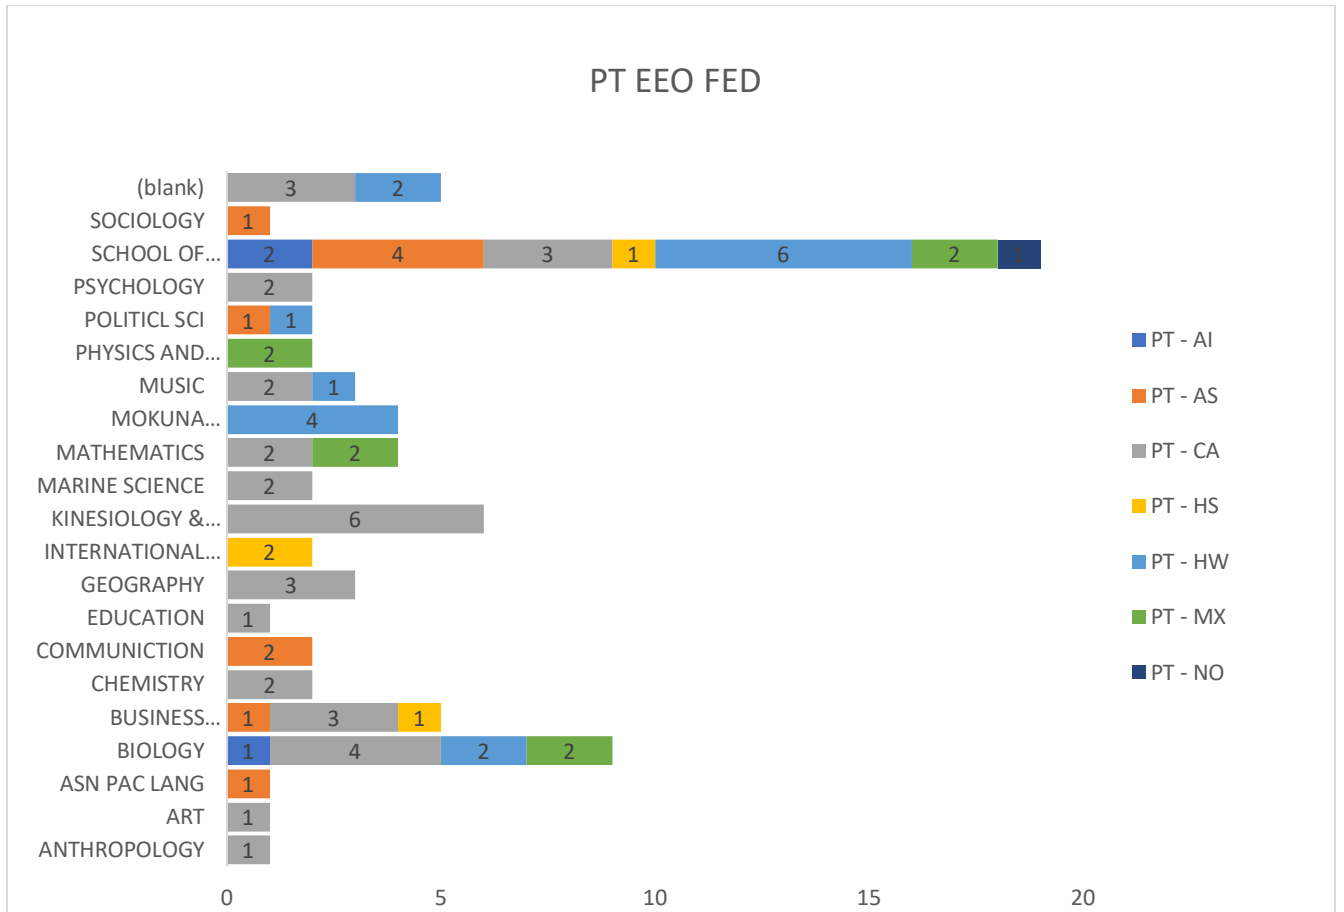

Parttime Faculty – Race/Ethnicity

Key: PT -Parttime Faculty, AA -African America/black, AI -American Indian/Native American, AS -Asian American/including India, CA -White, HS -Hispanic, HW -Hawaiian/other Pacific Islander, MX -Two or more, NO - blank