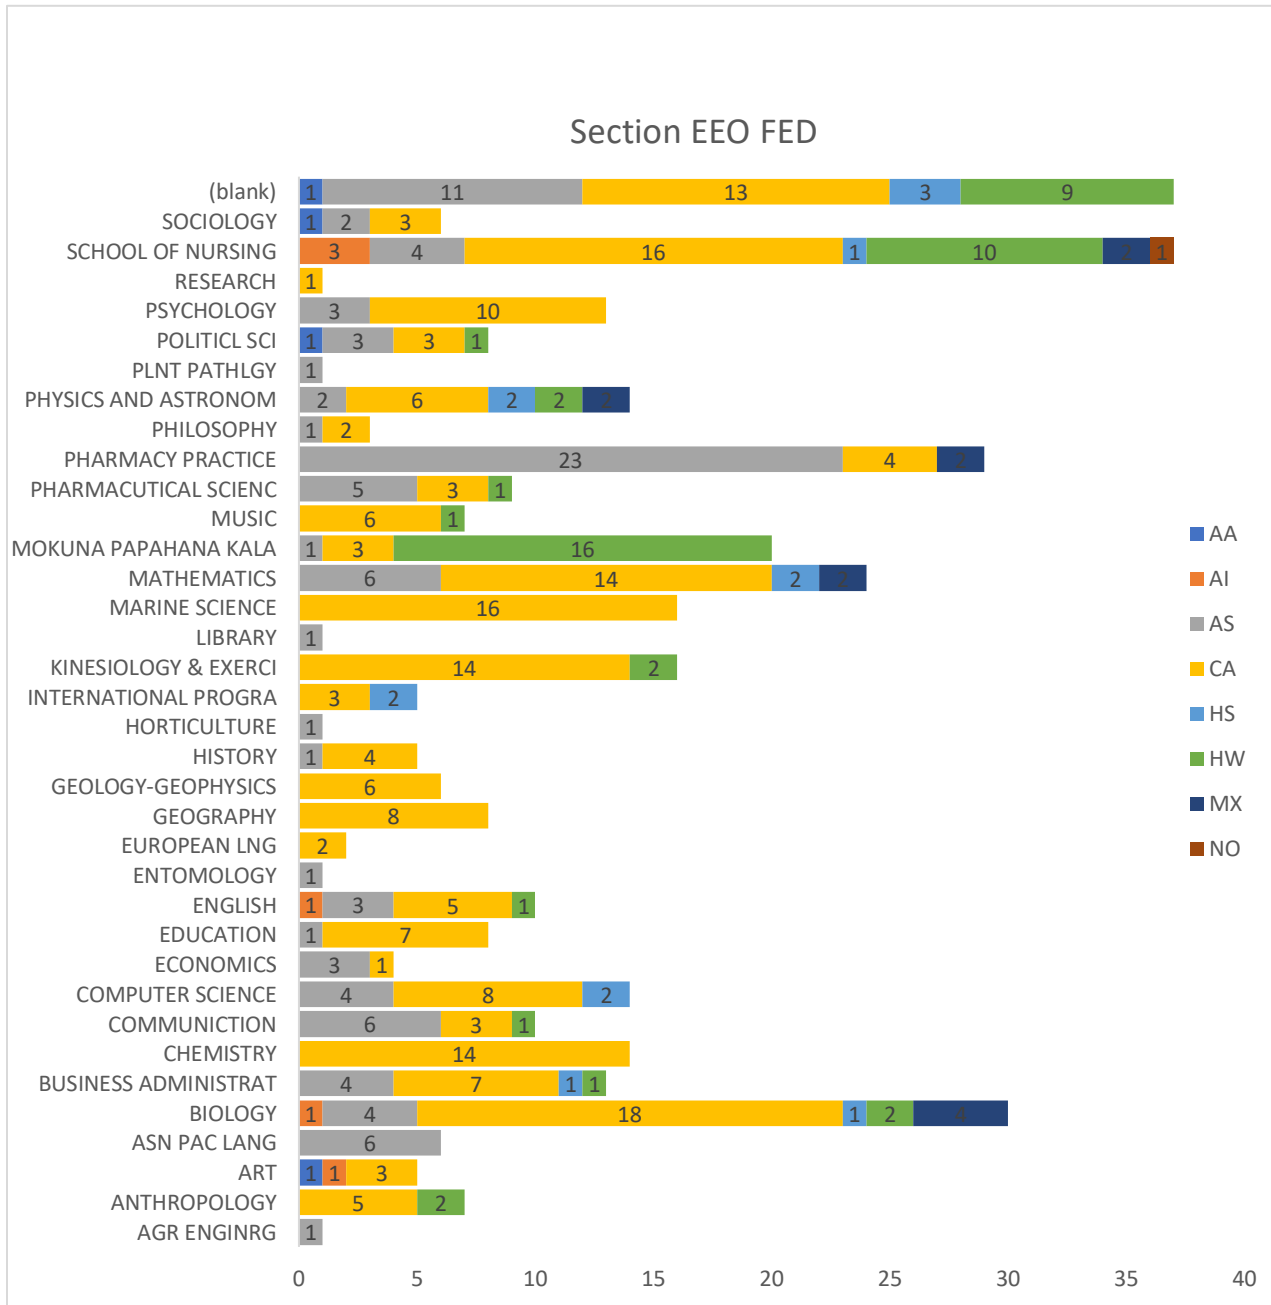

Fulltime Faculty-Race/Ethnicity

Key: FT -Fulltime Faculty, AA -African America/black, AI -American Indian/Native American, AS -Asian American/including Indian, CA -White, HS -Hispanic, HW -Hawaiian/other Pacific Islander, MX -Two or more, NO -blank