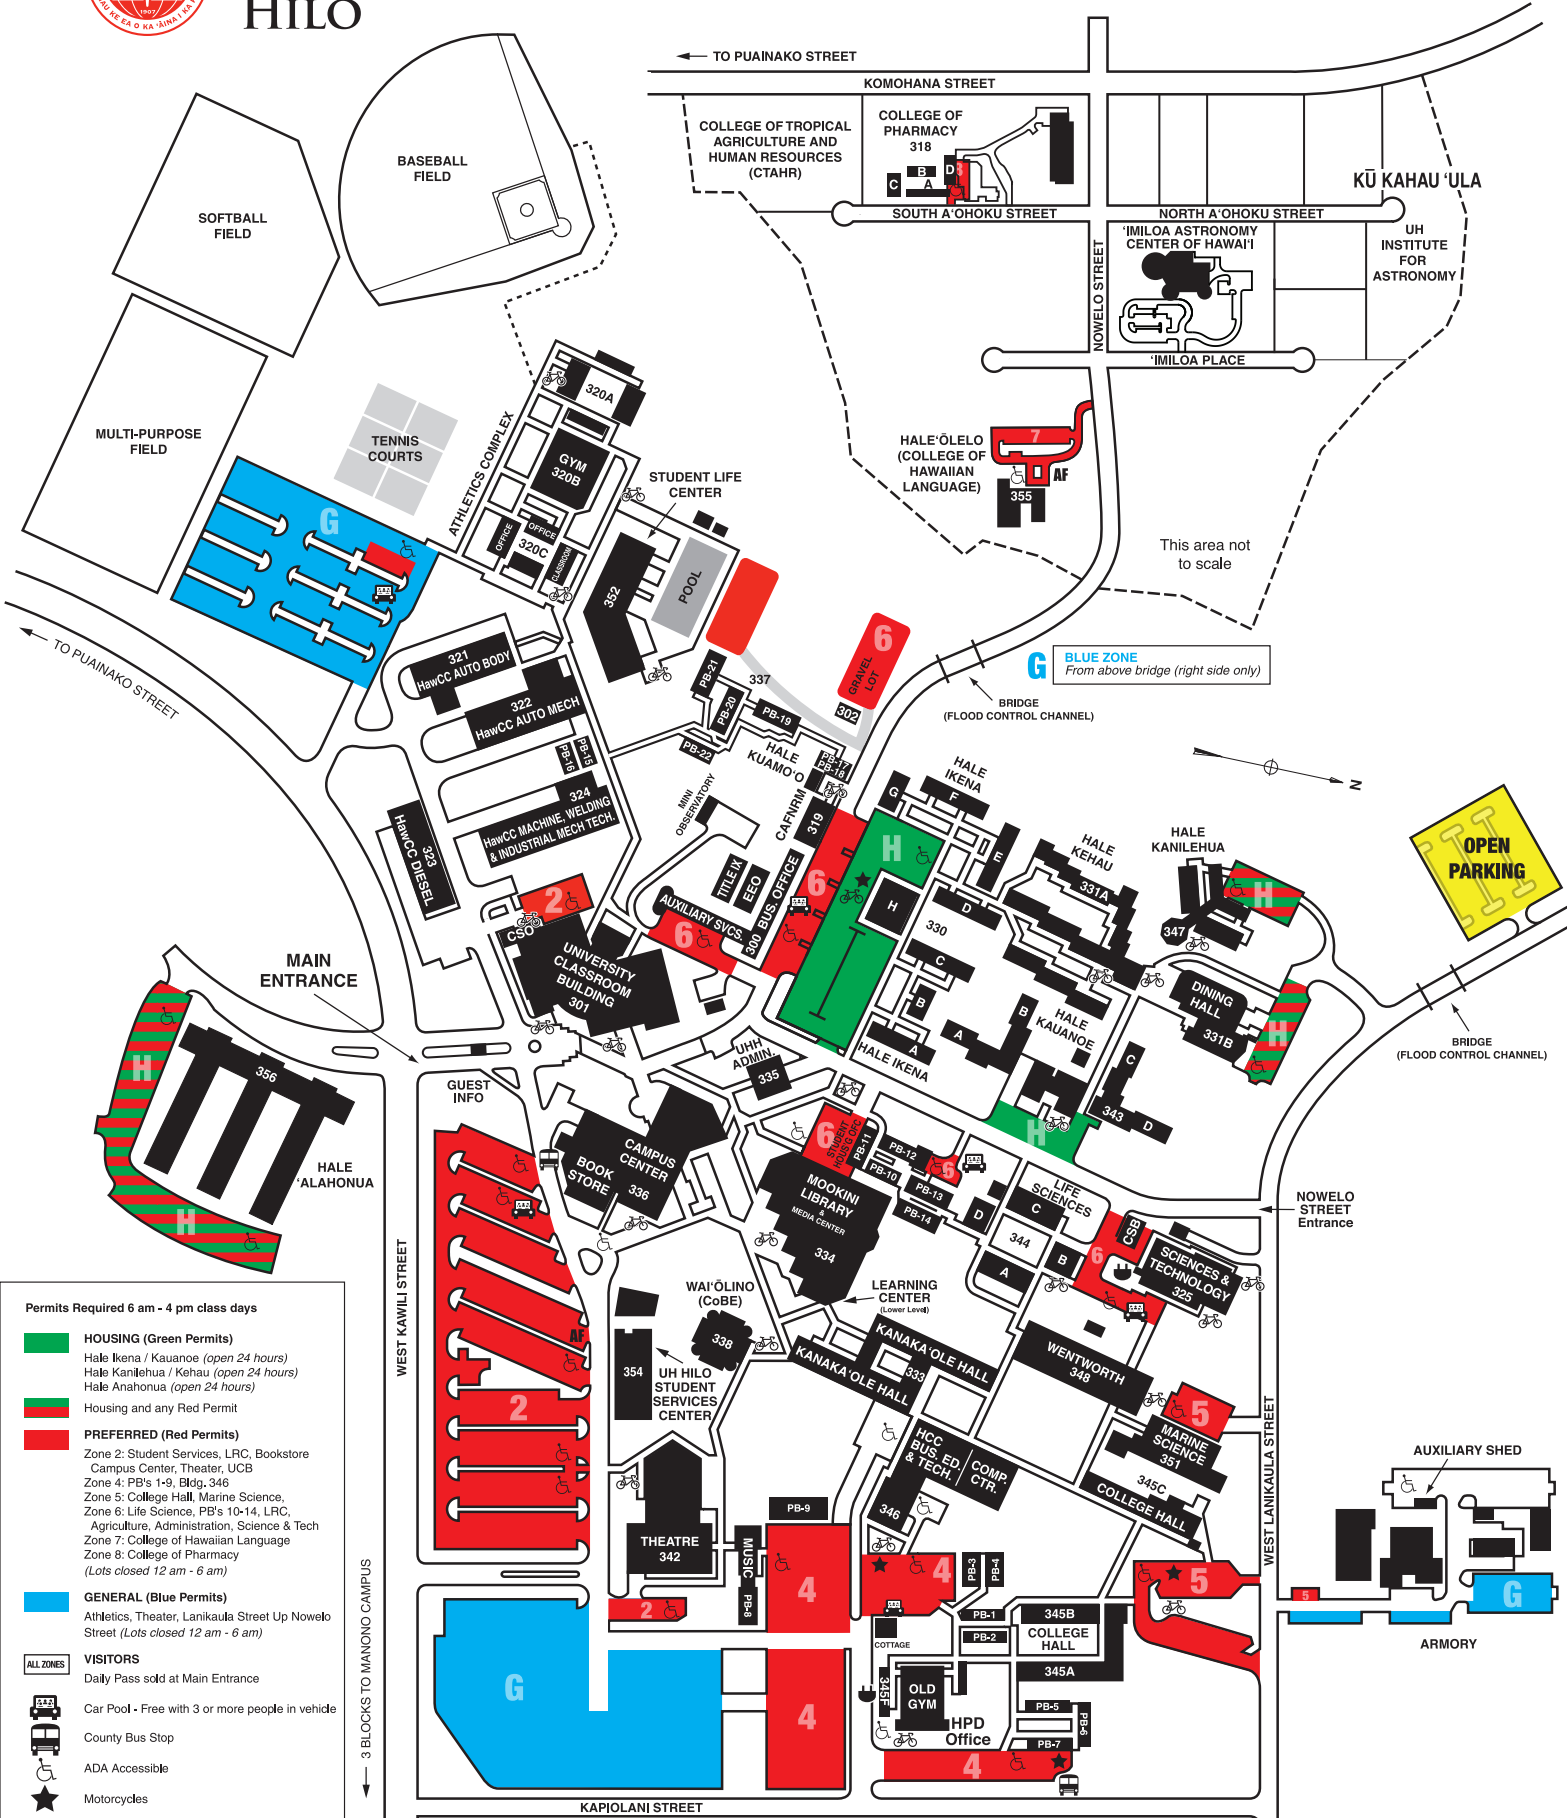

# Main Campus Parking Map

- Permits Required 6 am - 4 pm class days**
- **HOUSING (Green Permits)**  
 Hale Ikena / Kauanoa (open 24 hours)  
 Hale Kanihewa / Kauhau (open 24 hours)  
 Hale Anahoua (open 24 hours)
  - **PREFERRED (Red Permits)**  
 Housing and any Red Permit  
 Zone 2: Student Services, LRC, Bookstore  
 Campus Center, Theater, UCB  
 Zone 4: PB's 1-9, Bldg. 346  
 Zone 5: College Hall, Marine Science,  
 Zone 6: Life Science, PB's 10-14, LRC,  
 Agriculture, Administration, Science & Tech  
 Zone 7: College of Hawaiian Language  
 Zone 8: College of Pharmacy  
 (Lots closed 12 am - 6 am)
  - **GENERAL (Blue Permits)**  
 Athletics, Theater, Lanikaula Street Up Nowelo  
 Street (Lots closed 12 am - 6 am)
- ALL ZONES**
- Car Pool - Free with 3 or more people in vehicle
  - County Bus Stop
  - ADA Accessible
  - Motorcycles
  - Bike/Moped Racks
  - Electric Charging Station
  - Alternative Fuel Stalls