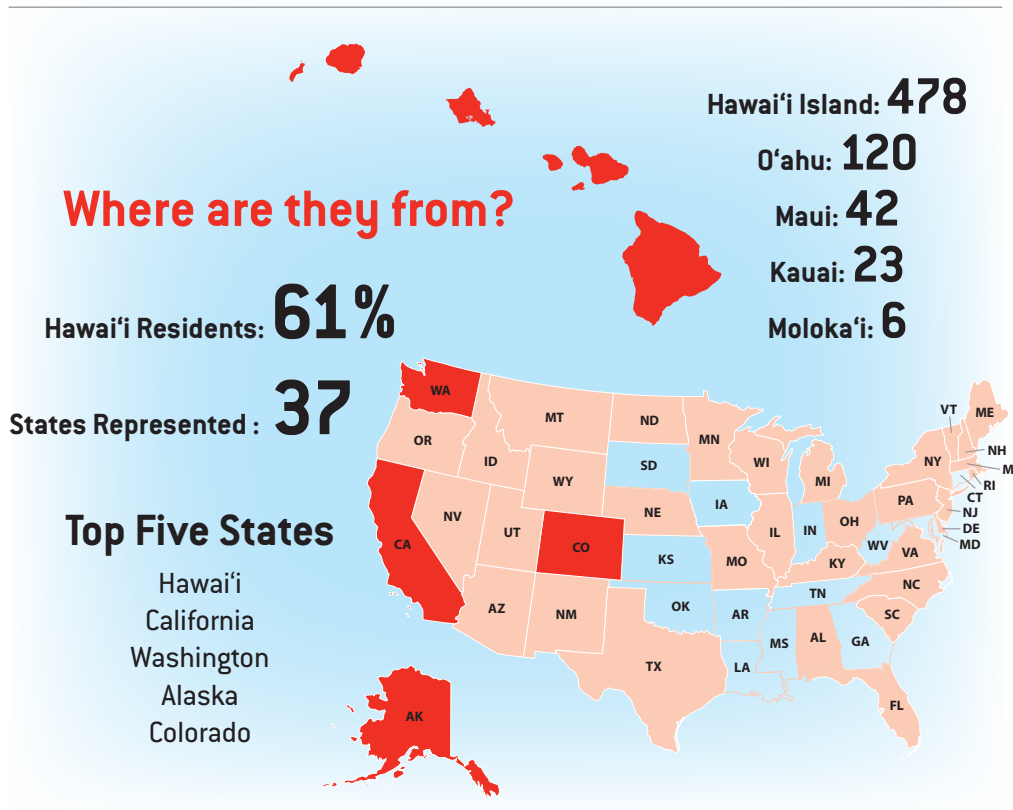

The University of Hawai'i Hilo is reknown for its cultural diversity, which is vibrantly reflected in the Entering Class of 2017-18. Our dynamic programs draw students from across Hawai'i, the Pacific, and the world, creating academic and social opportunities that can be found nowhere else on earth. If there was ever a place to be inspired, this is it. Join us, and find what inspires you...

CLASS SIZE	
Applicants:	3,022
Accepted:	2,430
Enrolled:	1,047
STUDENT TYPE	
Freshmen:	420
Transfer:	432
Returning:	76
Unclassified:	34
Exchange Students:	84
INTERNATIONAL STUDENTS	62
HIGH SCHOOL GPA (Mean)	3.4
MALE: 35%	FEMALE: 64%
ETHNICITY:	
Hawaiian & Pacific Islander	33%
Caucasian	27%
Asian	18%
Mixed	14%
Hispanic	4%
African American	2%
Other	2%