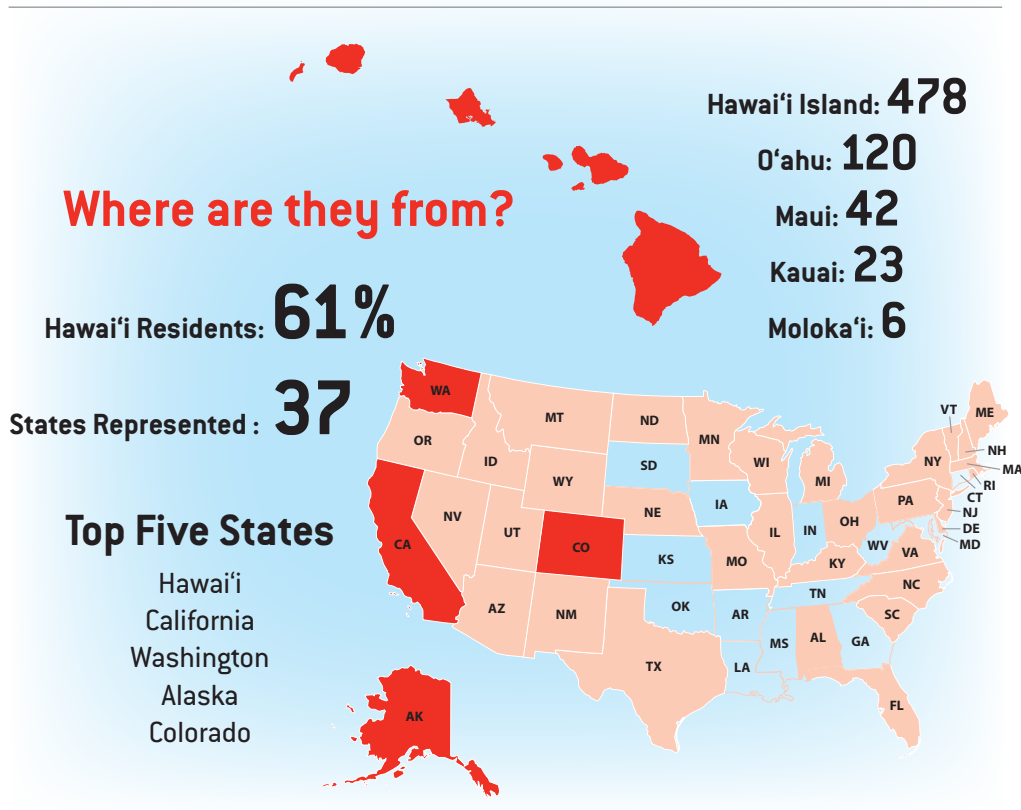

ENTERING CLASS 2017-18

UNDERGRADUATES
(numbers as of 1st day of classes - August 21, 2017)

The University of Hawai'i Hilo is reknown for its cultural diversity, which is vibrantly reflected in the Entering Class of 2017-18. Our dynamic programs draw students from across Hawai'i, the Pacific, and the world, creating academic and social opportunities that can be found nowhere else on earth. If there was ever a place to be inspired, this is it. Join us, and find what inspires you...

CLASS SIZE	
Applicants:	3,022
Accepted:	2,430
Enrolled:	1,047
STUDENT TYPE	
Freshmen:	420
Transfer:	432
Returning:	76
Unclassified:	34
Exchange Students:	84
INTERNATIONAL STUDENTS	62
HIGH SCHOOL GPA (Mean)	3.4
MALE: 35%	
FEMALE: 64%	
ETHNICITY:	
Hawaiian & Pacific Islander	33%
Caucasian	27%
Asian	18%
Mixed	14%
Hispanic	4%
African American	2%
Other	2%