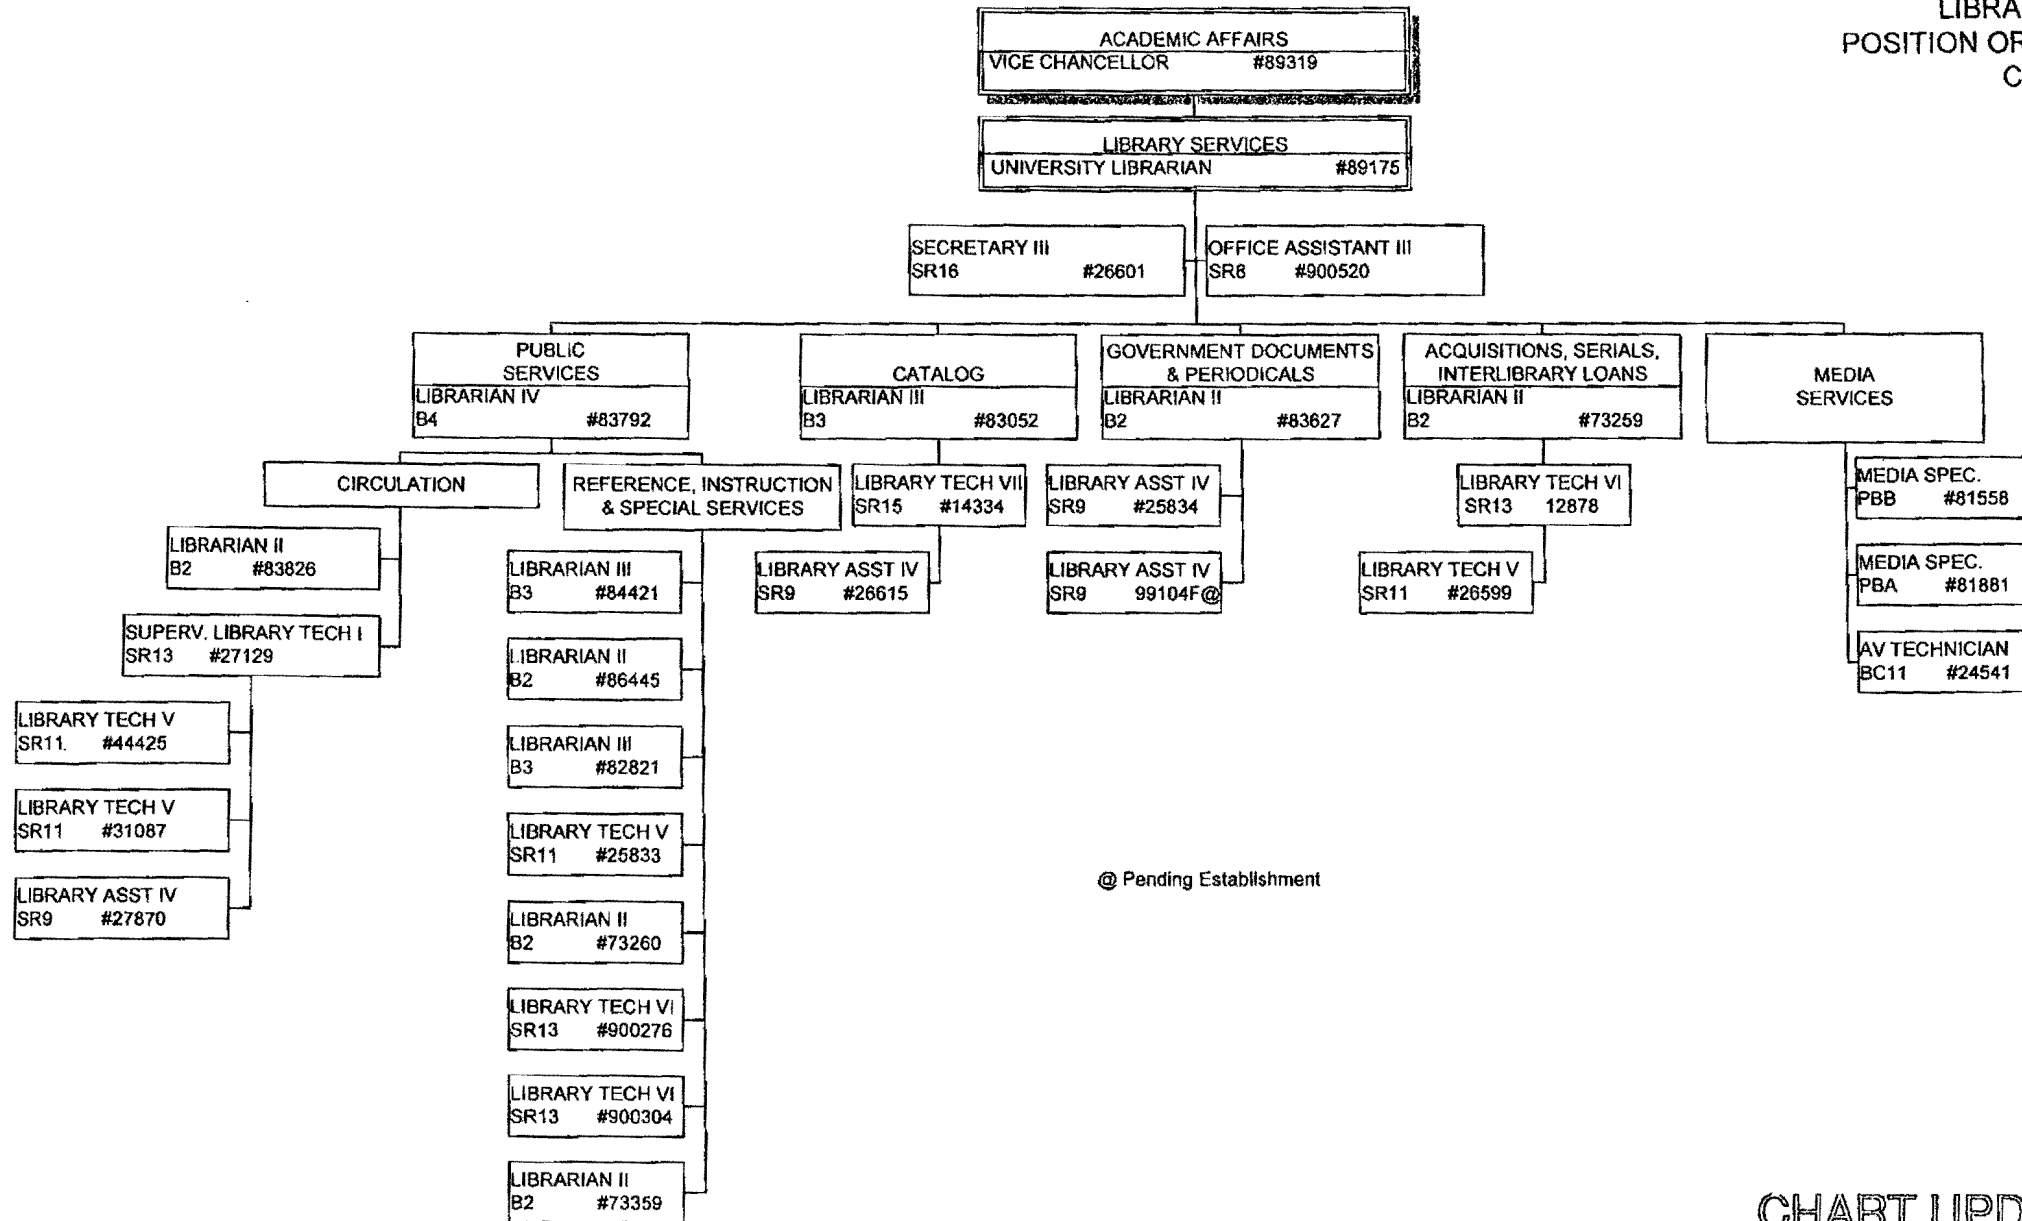

STATE OF HAWAII
UNIVERSITY OF HAWAII
UNIVERSITY OF HAWAII AT HILO
ACADEMIC AFFAIRS
LIBRARY SERVICES
POSITION ORGANIZATION CHART
CHART III E

@ Pending Establishment