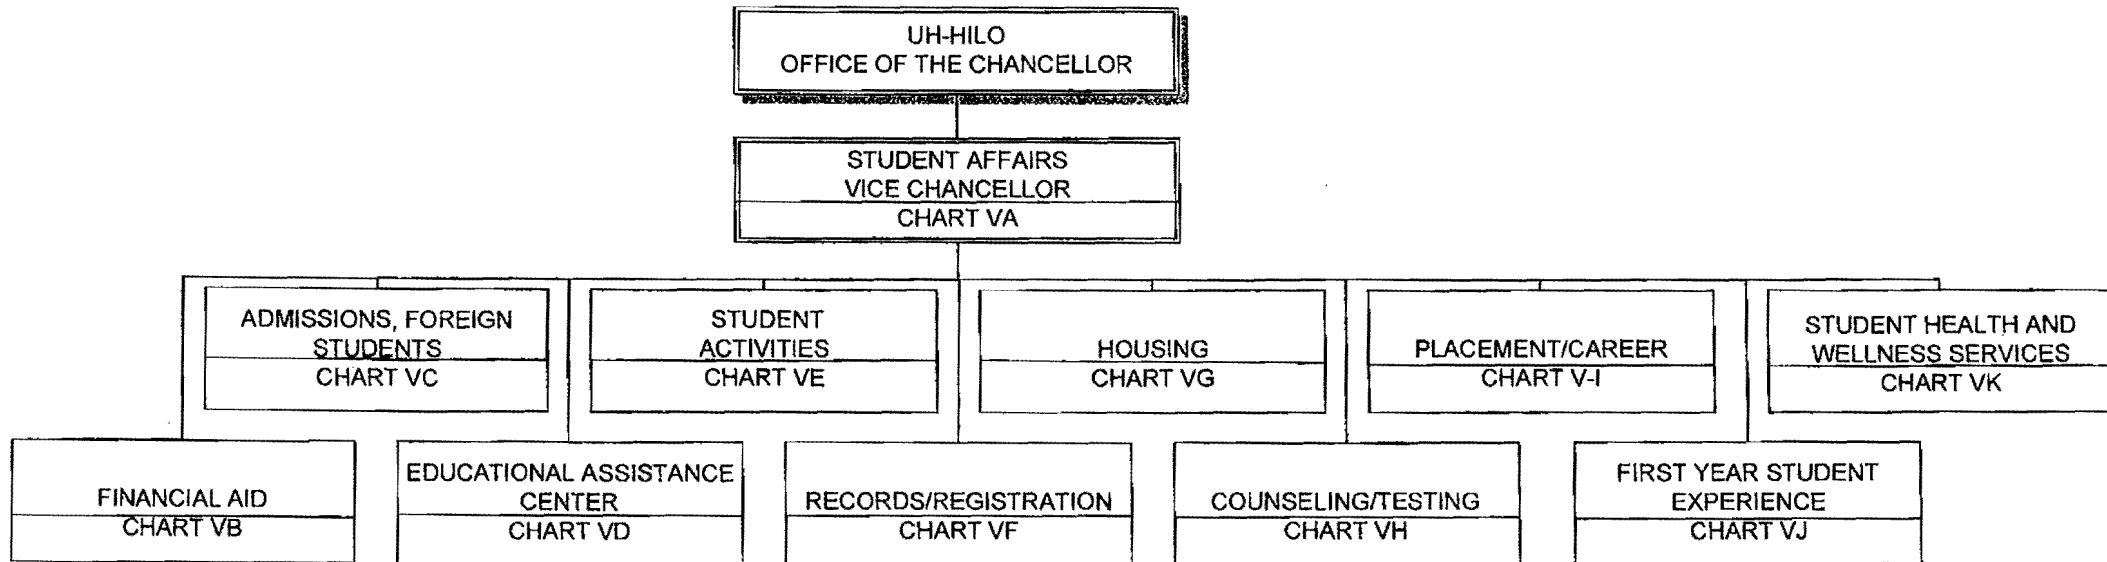

CHART UPDATED
DATE JUL 01 2011

STATE OF HAWAII
 UNIVERSITY OF HAWAII
 UNIVERSITY OF HAWAII AT HILO
 STUDENT AFFAIRS
 POSITION ORGANIZATION CHART
 CHART V

CHART UPDATED
 DATE JUL 01 2011

STATE OF HAWAII
UNIVERSITY OF HAWAII
UNIVERSITY OF HAWAII AT HILO
STUDENT AFFAIRS
VICE CHANCELLOR'S OFFICE
POSITION ORGANIZATION CHART
CHART VA