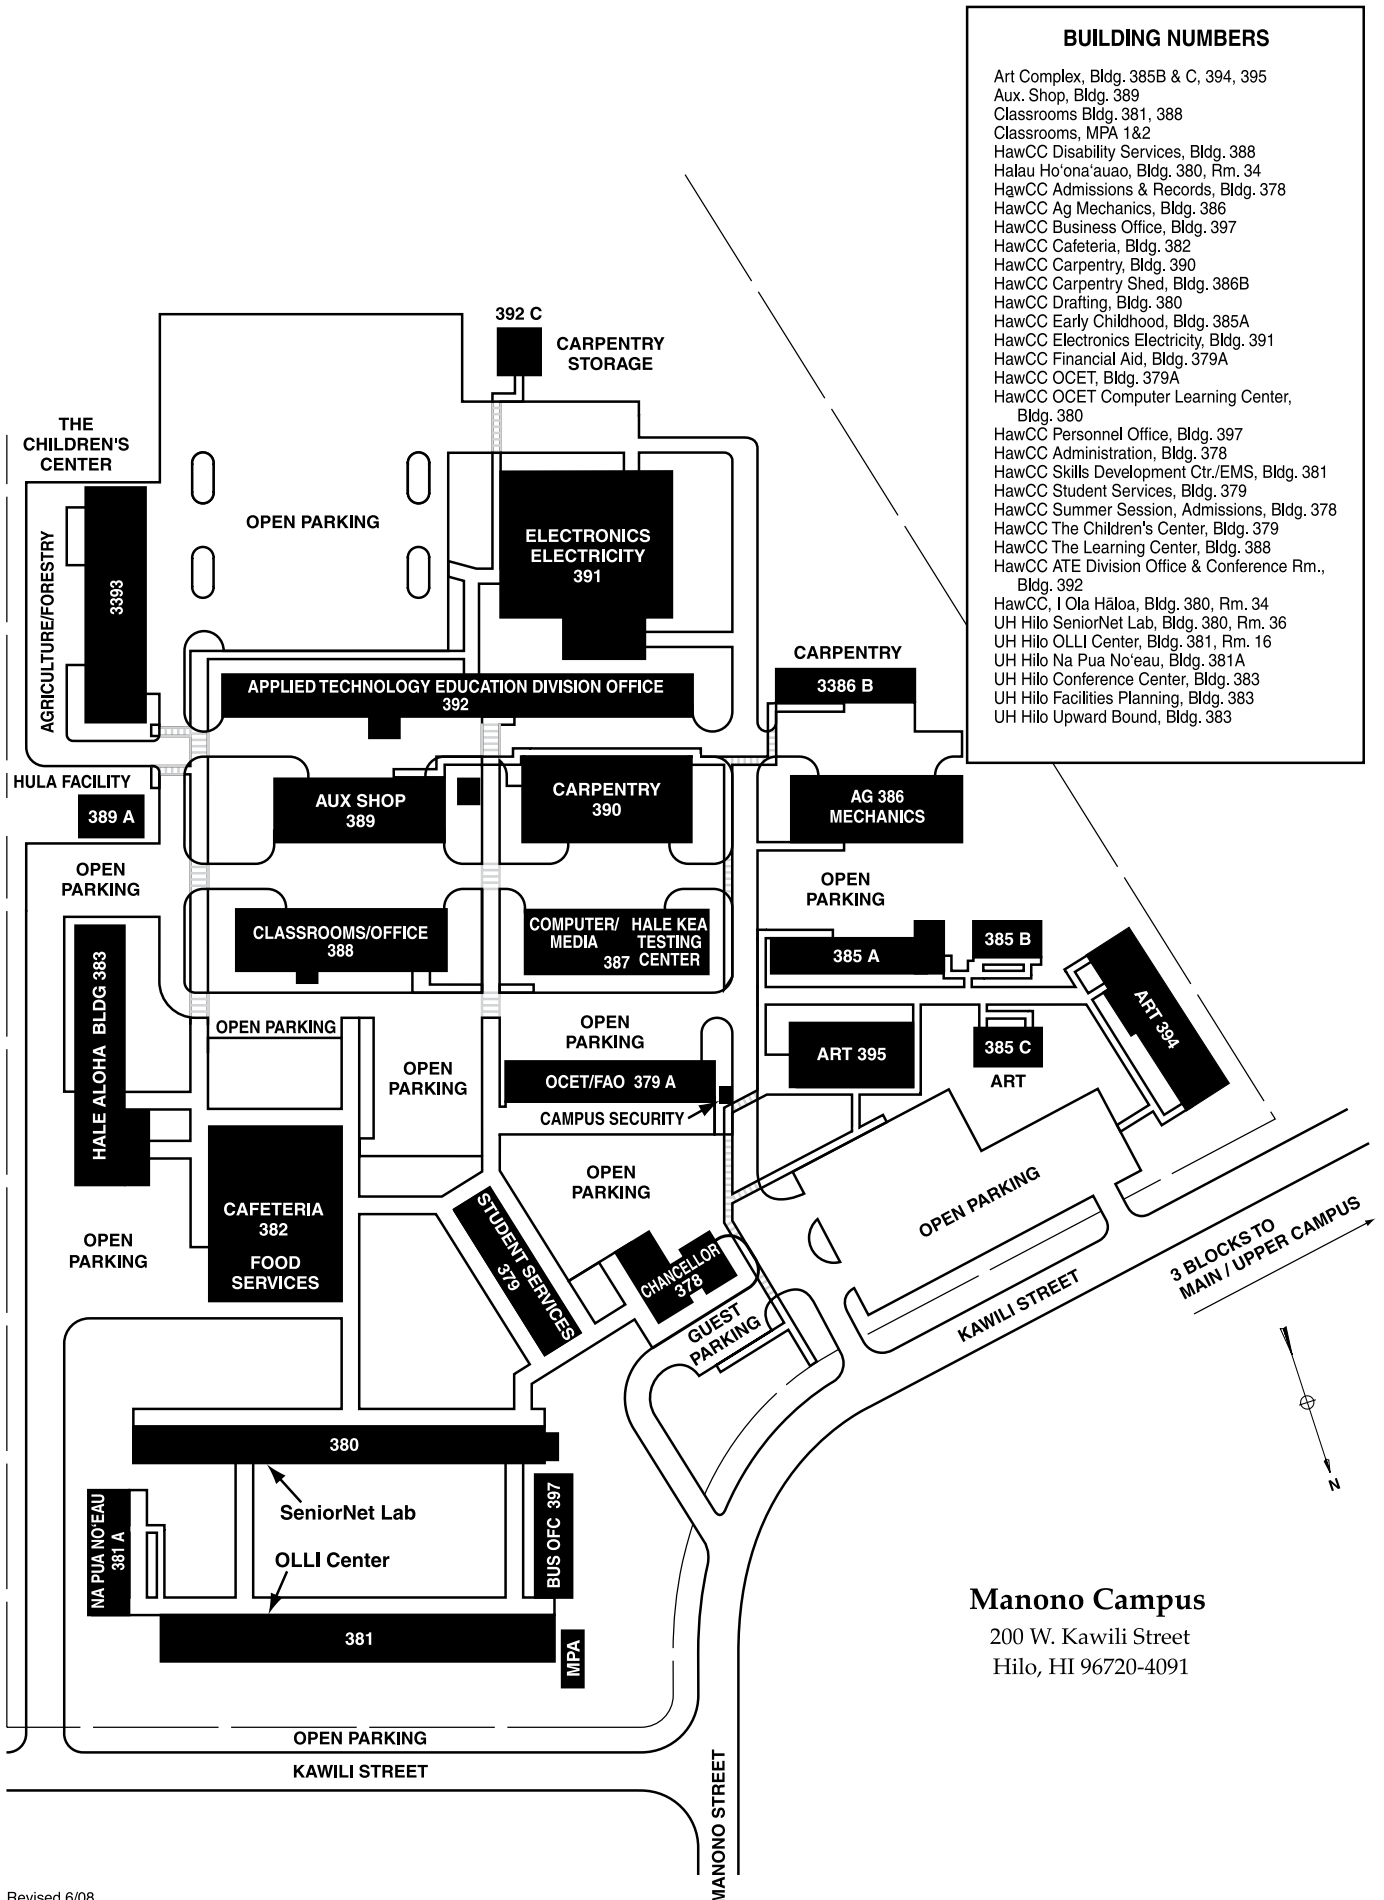

BUILDING NUMBERS

- Art Complex, Bldg. 385B & C, 394, 395
- Aux. Shop, Bldg. 389
- Classrooms Bldg. 381, 388
- Classrooms, MPA 1&2
- HawCC Disability Services, Bldg. 388
- Halau Ho'ona'auao, Bldg. 380, Rm. 34
- HawCC Admissions & Records, Bldg. 378
- HawCC Ag Mechanics, Bldg. 386
- HawCC Business Office, Bldg. 397
- HawCC Cafeteria, Bldg. 382
- HawCC Carpentry, Bldg. 390
- HawCC Carpentry Shed, Bldg. 386B
- HawCC Drafting, Bldg. 380
- HawCC Early Childhood, Bldg. 385A
- HawCC Electronics Electricity, Bldg. 391
- HawCC Financial Aid, Bldg. 379A
- HawCC OCET, Bldg. 379A
- HawCC OCET Computer Learning Center, Bldg. 380
- HawCC Personnel Office, Bldg. 397
- HawCC Administration, Bldg. 378
- HawCC Skills Development Ctr./EMS, Bldg. 381
- HawCC Student Services, Bldg. 379
- HawCC Summer Session, Admissions, Bldg. 378
- HawCC The Children's Center, Bldg. 379
- HawCC The Learning Center, Bldg. 388
- HawCC ATE Division Office & Conference Rm., Bldg. 392
- HawCC, I Ola Hāloa, Bldg. 380, Rm. 34
- UH Hilo SeniorNet Lab, Bldg. 380, Rm. 36
- UH Hilo OLLI Center, Bldg. 381, Rm. 16
- UH Hilo Na Pua No'eau, Bldg. 381A
- UH Hilo Conference Center, Bldg. 383
- UH Hilo Facilities Planning, Bldg. 383
- UH Hilo Upward Bound, Bldg. 383