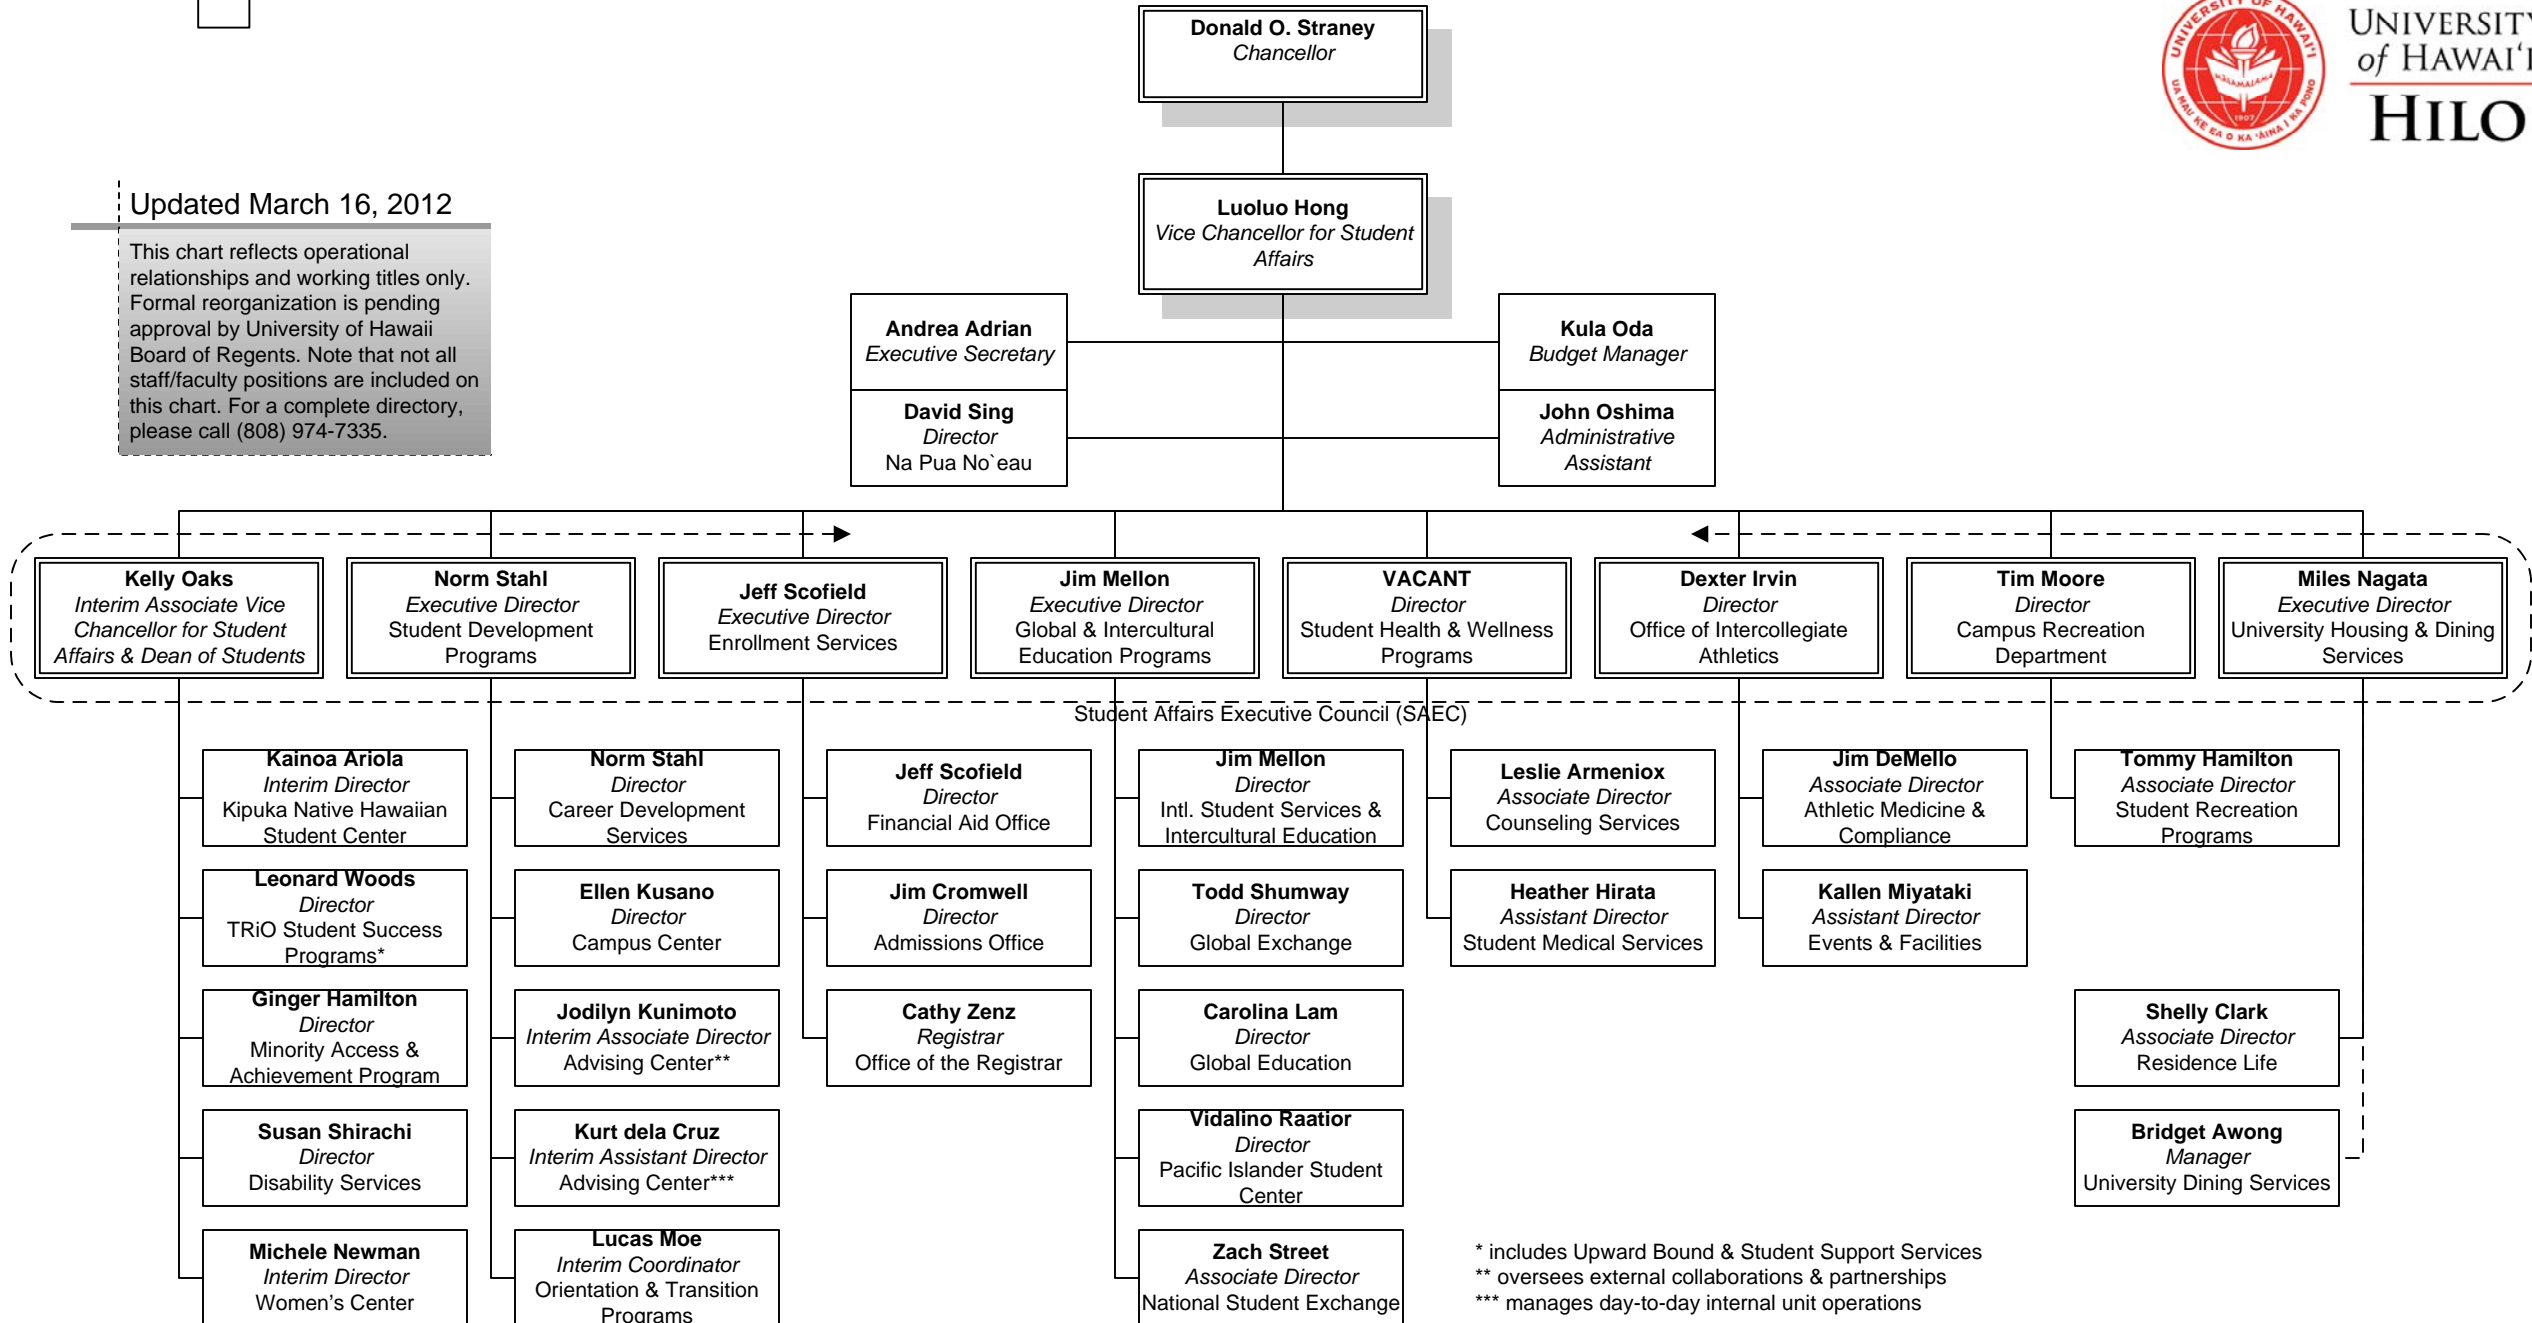

Division of Student Affairs – Organization Chart as of March 16, 2012

Updated March 16, 2012

This chart reflects operational relationships and working titles only. Formal reorganization is pending approval by University of Hawaii Board of Regents. Note that not all staff/faculty positions are included on this chart. For a complete directory, please call (808) 974-7335.

* includes Upward Bound & Student Support Services
 ** oversees external collaborations & partnerships
 *** manages day-to-day internal unit operations